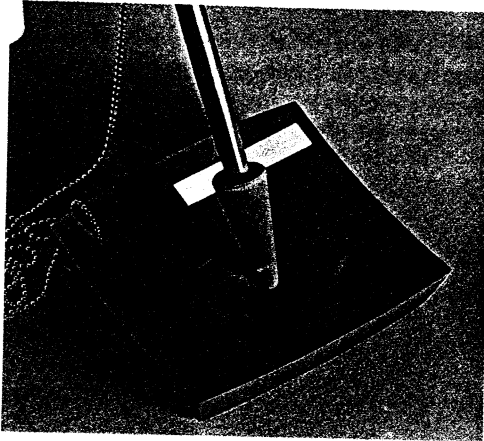

\$5.95 Simulated slate security set, adhesive base  
3-3/4 x 4-1/8", ball pen with chain 3A2  
\$4.95 Set without adhesive base 3A6

\$4.95 Simulated elm burl inlay,  
3-3/4 x 4-1/8", ball pen B169

\$4.95 Simulated teakwood inlay, 3 3/4 x 4 1/2",  
ball pen 3A5

\$3.95 Simulated slate, \$2 ball pen,  
2 3/4 x 4 1/4" 3A2

 **PARKER**

*Maker of the world's most wanted pens*

\$20 Eight-day clock, with  
cover jewel Swiss movement 004A

\$10 Molded jet crystal, 3 3/4 x 3 3/4", \$2.50 soft tip pen J161

\$7.50 Perpetual calendar, solid brass case, shows day, date and month 002A

\$7.50 Red secretarial set, adhesive base, 3 3/4 x 4 1/8", ball pen with chain B179

\$7.50 Blue secretarial set, adhesive base, 3 3/4 x 4 1/8", ball pen with chain B189